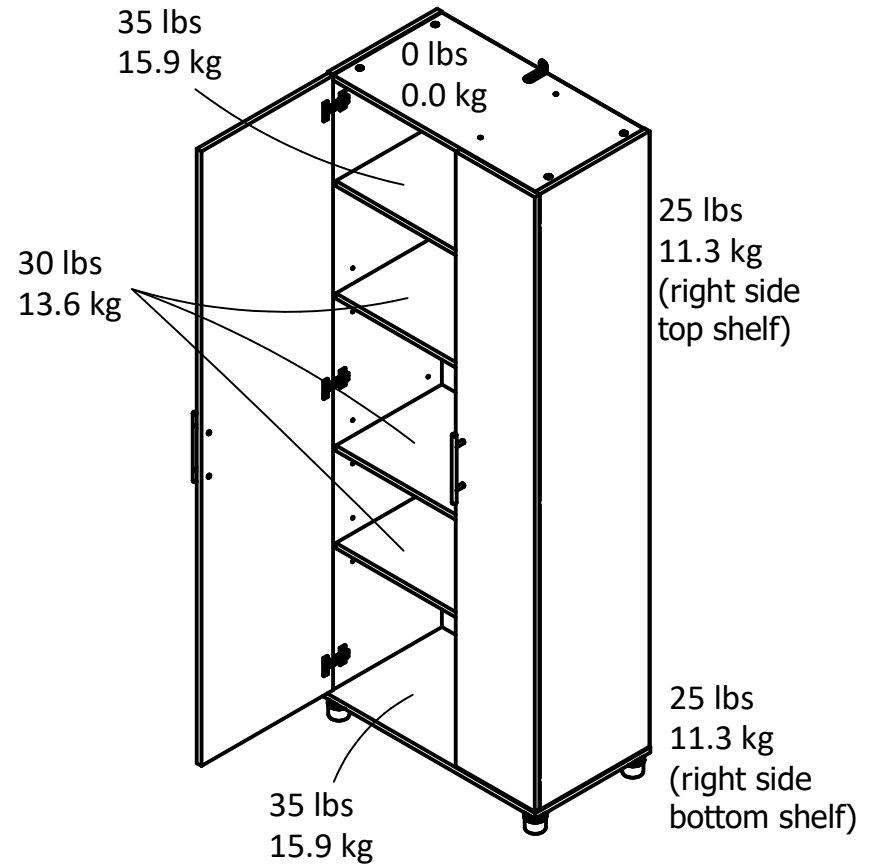

# 6451

Left Top  
Interior Storage dimensions:  
16.8 in. (42.6 cm) W  
11.8 in. (30.0 cm) H  
14.2 in. (36.0 cm) D

1.63 cubic feet

Left Side  
Interior Storage dimensions:  
(4) storage spaces (adjustable heights)  
16.8 in. (42.6 cm) W  
58.2 in. (147.9 cm) H  
14.2 in. (36.0 cm) D

8.03 cubic feet

Right Top  
Interior Storage dimensions:  
9.7 in. (24.7 cm) W  
11.8 in. (30.0 cm) H  
14.2 in. (36.0 cm) D

0.94 cubic feet

Right Side  
Interior Storage dimensions:  
9.7 in. (24.7 cm) W  
58.2 in. (147.9 cm) H  
14.2 in. (36.0 cm) D

4.64 cubic feet

Overall Product Size:  
28.62"W x 15.40"D x 74.26"H  
72.7cm W x 39.1cm D x 188.6cm H

Wood Breakdown: 92%  
Total storage: 15.24 cubic feet

Maximum Weight Capacities  
Unit Weight: 107 lbs. (48.5 kg)