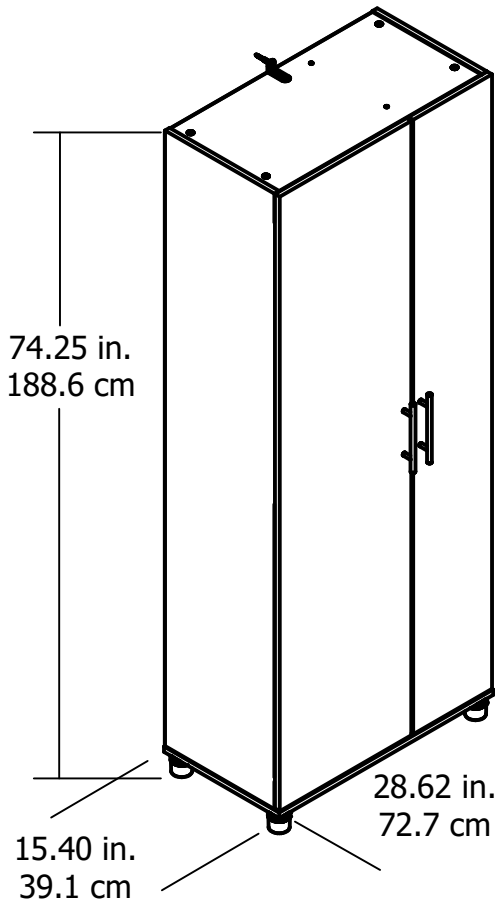

# 6451

Left Top  
Interior Storage dimensions:  
16.8 in. (42.6 cm) W  
11.8 in. (30.0 cm) H  
14.2 in. (36.0 cm) D

1.63 cubic feet

Left Side  
Interior Storage dimensions:  
(4) storage spaces (adjustable heights)  
16.8 in. (42.6 cm) W  
58.2 in. (147.9 cm) H  
14.2 in. (36.0 cm) D

8.03 cubic feet

Right Top  
Interior Storage dimensions:  
9.7 in. (24.7 cm) W  
11.8 in. (30.0 cm) H  
14.2 in. (36.0 cm) D

0.94 cubic feet

Right Side  
Interior Storage dimensions:  
9.7 in. (24.7 cm) W  
58.2 in. (147.9 cm) H  
14.2 in. (36.0 cm) D

4.64 cubic feet

Overall Product Size:  
28.62"W x 15.40"D x 74.26"H  
72.7cm W x 39.1cm D x 188.6cm H

Wood Breakdown: 92%  
Total storage: 15.24 cubic feet

Maximum Weight Capacities  
Unit Weight: 107 lbs. (48.5 kg)